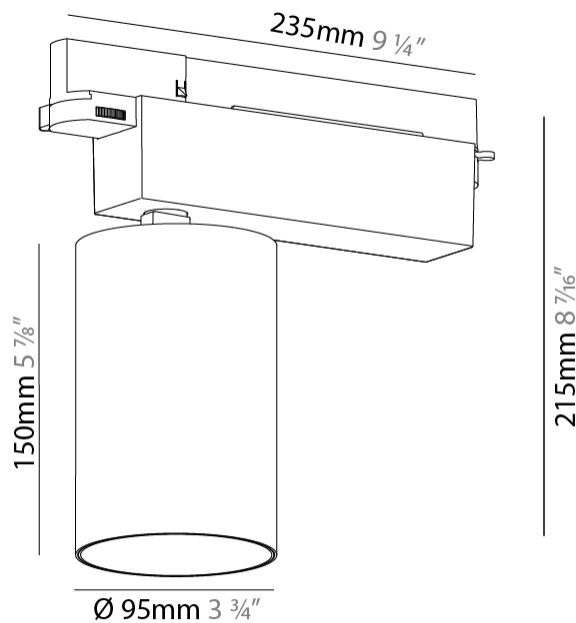

GENERAL

Series: Centriq
Subseries: Centriq 95
Brand: Prolicht
Division: Architectural
Mounting Type: Track
Mounting Location: Ceiling
Subcategory: Spots

PHYSICAL

Shape: Cylinder
Diameter (mm): 95
Diameter (in): 3 3/4
Length (mm): 235
Length (in): 9 1/4
Height (mm): 150
Height (in): 5 7/8
Light Distribution: Adjustable / Direct
Weight (kg): 1.495
Weight (lbs): 3.3
Fixture Finish: SSR / BKV / CWI / CRY / HAB / UFT / ITA / RUA / FTG / MYG / LOD / PUS / FRO / FUP / KIA / POP / BLS / SPG / MEY / GOH / GUM / CHC / COM / ABZ / JAG / OBR / MOS / ROR
Fixture Material: Aluminum

OPTICAL

Reflector: 18 / 26 / 40
Adjustability: Rotational 340°; Tilt 90°
Upon Request: Special Beam Angles

RATINGS AND CERTIFICATIONS

Certified By: Certified for North American Standards
IP rating: IP20

CENTRIQ 95 TRACK

GENERAL

Series: Centriq
 Subseries: Centriq 75
 Brand: Prolicht
 Division: Architectural
 Mounting Type: Track
 Mounting Location: Ceiling
 Subcategory: Spots

PHYSICAL

Shape: Cylinder
 Diameter (mm): 75
 Diameter (in): 2 ¹⁵/₁₆
 Length (mm): 235
 Length (in): 9 ¹/₄
 Height (mm): 182
 Height (in): 7 ³/₁₆
 Light Distribution: Adjustable / Direct
 Weight (kg): 1.099
 Weight (lbs): 2.42
 Installation Requirement: Track or profile system
 Fixture Finish: SSR / BKV / CWI / CRY / HAB / UFT / ITA / RUA / FTG / MYG / LOD / PUS / FRO / FUP / KIA / POP / BLS / SPG / MEY / GOH / GUM / CHC / COM / ABZ / JAG / OBR / MOS / ROR
 Fixture Material: Aluminum Die Cast